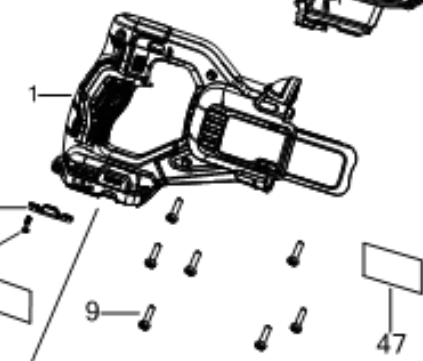

DCS386H2T CORDLESS RECIPROCATING SAW 1

DATE CODE

Parts List DCS386H2T CORDLESS RECIPROCATING SAW 1

Item	Part Number	Qty	Part Description	General Description	Other Info	Repair Inst	Markets
1	N891633	1	CLAMSHELL SET			No	QW
2	N466021	1	PLATE			No	QW
5	N873830	1	MOTOR & SWITCH SA			No	QW
6	N425240	1	BUTTON LOCK-OFF			No	QW
7	N461735	1	SPRING			No	QW
8	N091479	1	MOUNT			No	QW
9	330019-03	7	SCREW			No	QW
10	N775231	1	ROTOR SA			No	QW
11	330045-45	7	SCREW			No	QW
12	N469234	1	LED LIGHT			No	QW
13	N463923	1	GEARCASE SA			No	QW
14	N451939	1	GASKET			No	QW
15	N410605	1	BEARING			No	QW
16	N431139	1	WASHER			No	QW
17	N410607	1	SCREW			No	QW
18	N463922	1	GEAR			No	QW
19	N410604	1	WASHER SPECIAL			No	QW
20	N410595	1	WASHER			No	QW
21	N463918	1	CRANKSHAFT			No	QW
22	N451098	1	GUIDE			No	QW
23	N451099	1	GUIDE			No	QW
24	N410597	2	ROLLER			No	QW
25	N422091	1	PIN			No	QW
26	N465031	4	SCREW			No	QW
27	N463921	1	SHAFT SA			No	QW
28	N469236	1	BUSHING			No	QW
29	N463925	1	GEARCASE COVER SA			No	QW
30	N450135	1	LEVER RELEASE			No	QW
31	N455745	1	SPRING			No	QW
32	330019-21	4	SCREW.TEMP			No	QW
33	NA268002	1	RUBBER BOOT			No	QW
34	N436884	1	SHOE SA			No	QW