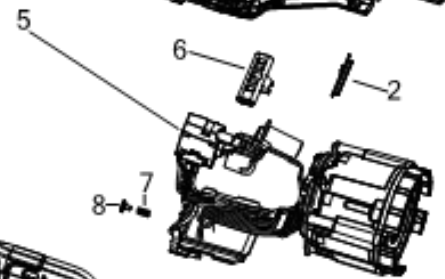

DCS386H2T CORDLESS RECIPROCATING SAW 1

DATE CODE

Parts List DCS386H2T CORDLESS RECIPROCATING SAW 1

Item	Part Number	Qty	Part Description	General Description	Other Info	Repair Inst	Markets
1	N891633	1	CLAMSHELL SET			No	QW
2	N466021	1	PLATE			No	QW
5	N873830	1	MOTOR & SWITCH SA			No	QW
6	N425240	1	BUTTON LOCK-OFF			No	QW
7	N461735	1	SPRING			No	QW
8	N091479	1	MOUNT			No	QW
9	330019-03	7	SCREW			No	QW
10	N775231	1	ROTOR SA			No	QW
11	330045-45	7	SCREW			No	QW
12	N469234	1	LED LIGHT			No	QW
13	N463923	1	GEARCASE SA			No	QW
14	N451939	1	GASKET			No	QW
15	N410605	1	BEARING			No	QW
16	N431139	1	WASHER			No	QW
17	N410607	1	SCREW			No	QW
18	N463922	1	GEAR			No	QW
19	N410604	1	WASHER SPECIAL			No	QW
20	N410595	1	WASHER			No	QW
21	N463918	1	CRANKSHAFT			No	QW
22	N451098	1	GUIDE			No	QW
23	N451099	1	GUIDE			No	QW
24	N410597	2	ROLLER			No	QW
25	N422091	1	PIN			No	QW
26	N465031	4	SCREW			No	QW
27	N463921	1	SHAFT SA			No	QW
28	N469236	1	BUSHING			No	QW
29	N463925	1	GEARCASE COVER SA			No	QW
30	N450135	1	LEVER RELEASE			No	QW
31	N455745	1	SPRING			No	QW
32	330019-21	4	SCREW.TEMP			No	QW
33	NA268002	1	RUBBER BOOT			No	QW
34	N436884	1	SHOE SA			No	QW