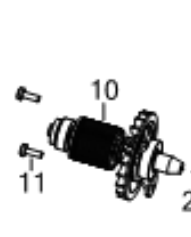

DCS386H2T CORDLESS RECIPROCATING SAW 1

DATE CODE

Parts List DCS386H2T CORDLESS RECIPROCATING SAW 1

Item	Part Number	Qty	Part Description	General Description	Other Info	Repair Inst	Markets
1	N891633	1	CLAMSHELL SET			No	QW
2	N466021	1	PLATE			No	QW
5	N873830	1	MOTOR & SWITCH SA			No	QW
6	N425240	1	BUTTON LOCK-OFF			No	QW
7	N461735	1	SPRING			No	QW
8	N091479	1	MOUNT			No	QW
9	330019-03	7	SCREW			No	QW
10	N775231	1	ROTOR SA			No	QW
11	330045-45	7	SCREW			No	QW
12	N469234	1	LED LIGHT			No	QW
13	N463923	1	GEARCASE SA			No	QW
14	N451939	1	GASKET			No	QW
15	N410605	1	BEARING			No	QW
16	N431139	1	WASHER			No	QW
17	N410607	1	SCREW			No	QW
18	N463922	1	GEAR			No	QW
19	N410604	1	WASHER SPECIAL			No	QW
20	N410595	1	WASHER			No	QW
21	N463918	1	CRANKSHAFT			No	QW
22	N451098	1	GUIDE			No	QW
23	N451099	1	GUIDE			No	QW
24	N410597	2	ROLLER			No	QW
25	N422091	1	PIN			No	QW
26	N465031	4	SCREW			No	QW
27	N463921	1	SHAFT SA			No	QW
28	N469236	1	BUSHING			No	QW
29	N463925	1	GEARCASE COVER SA			No	QW
30	N450135	1	LEVER RELEASE			No	QW
31	N455745	1	SPRING			No	QW
32	330019-21	4	SCREW.TEMP			No	QW
33	NA268002	1	RUBBER BOOT			No	QW
34	N436884	1	SHOE SA			No	QW