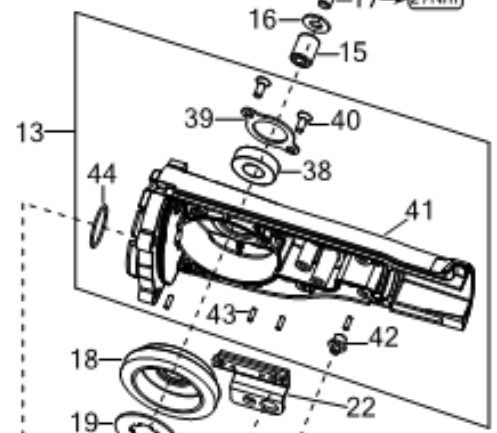

DCS386H2T CORDLESS RECIPROCATING SAW 1

DATE CODE

Parts List DCS386H2T CORDLESS RECIPROCATING SAW 1

Item	Part Number	Qty	Part Description	General Description	Other Info	Repair Inst	Markets
1	N891633	1	CLAMSHELL SET			No	QW
2	N466021	1	PLATE			No	QW
5	N873830	1	MOTOR & SWITCH SA			No	QW
6	N425240	1	BUTTON LOCK-OFF			No	QW
7	N461735	1	SPRING			No	QW
8	N091479	1	MOUNT			No	QW
9	330019-03	7	SCREW			No	QW
10	N775231	1	ROTOR SA			No	QW
11	330045-45	7	SCREW			No	QW
12	N469234	1	LED LIGHT			No	QW
13	N463923	1	GEARCASE SA			No	QW
14	N451939	1	GASKET			No	QW
15	N410605	1	BEARING			No	QW
16	N431139	1	WASHER			No	QW
17	N410607	1	SCREW			No	QW
18	N463922	1	GEAR			No	QW
19	N410604	1	WASHER SPECIAL			No	QW
20	N410595	1	WASHER			No	QW
21	N463918	1	CRANKSHAFT			No	QW
22	N451098	1	GUIDE			No	QW
23	N451099	1	GUIDE			No	QW
24	N410597	2	ROLLER			No	QW
25	N422091	1	PIN			No	QW
26	N465031	4	SCREW			No	QW
27	N463921	1	SHAFT SA			No	QW
28	N469236	1	BUSHING			No	QW
29	N463925	1	GEARCASE COVER SA			No	QW
30	N450135	1	LEVER RELEASE			No	QW
31	N455745	1	SPRING			No	QW
32	330019-21	4	SCREW.TEMP			No	QW
33	NA268002	1	RUBBER BOOT			No	QW
34	N436884	1	SHOE SA			No	QW