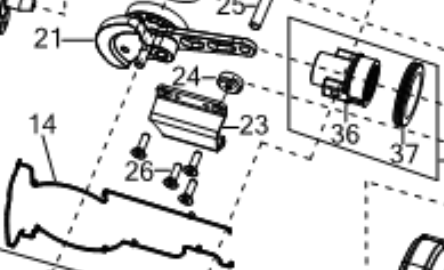

DCS386H2T CORDLESS RECIPROCATING SAW 1

DATE CODE

Parts List DCS386H2T CORDLESS RECIPROCATING SAW 1

Item	Part Number	Qty	Part Description	General Description	Other Info	Repair Inst	Markets
1	N891633	1	CLAMSHELL SET			No	QW
2	N466021	1	PLATE			No	QW
5	N873830	1	MOTOR & SWITCH SA			No	QW
6	N425240	1	BUTTON LOCK-OFF			No	QW
7	N461735	1	SPRING			No	QW
8	N091479	1	MOUNT			No	QW
9	330019-03	7	SCREW			No	QW
10	N775231	1	ROTOR SA			No	QW
11	330045-45	7	SCREW			No	QW
12	N469234	1	LED LIGHT			No	QW
13	N463923	1	GEARCASE SA			No	QW
14	N451939	1	GASKET			No	QW
15	N410605	1	BEARING			No	QW
16	N431139	1	WASHER			No	QW
17	N410607	1	SCREW			No	QW
18	N463922	1	GEAR			No	QW
19	N410604	1	WASHER SPECIAL			No	QW
20	N410595	1	WASHER			No	QW
21	N463918	1	CRANKSHAFT			No	QW
22	N451098	1	GUIDE			No	QW
23	N451099	1	GUIDE			No	QW
24	N410597	2	ROLLER			No	QW
25	N422091	1	PIN			No	QW
26	N465031	4	SCREW			No	QW
27	N463921	1	SHAFT SA			No	QW
28	N469236	1	BUSHING			No	QW
29	N463925	1	GEARCASE COVER SA			No	QW
30	N450135	1	LEVER RELEASE			No	QW
31	N455745	1	SPRING			No	QW
32	330019-21	4	SCREW.TEMP			No	QW
33	NA268002	1	RUBBER BOOT			No	QW
34	N436884	1	SHOE SA			No	QW