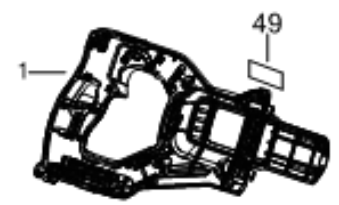

DCS386H2T CORDLESS RECIPROCATING SAW 1

DATE CODE

Parts List DCS386H2T CORDLESS RECIPROCATING SAW 1

Item	Part Number	Qty	Part Description	General Description	Other Info	Repair Inst	Markets
1	N891633	1	CLAMSHELL SET			No	QW
2	N466021	1	PLATE			No	QW
5	N873830	1	MOTOR & SWITCH SA			No	QW
6	N425240	1	BUTTON LOCK-OFF			No	QW
7	N461735	1	SPRING			No	QW
8	N091479	1	MOUNT			No	QW
9	330019-03	7	SCREW			No	QW
10	N775231	1	ROTOR SA			No	QW
11	330045-45	7	SCREW			No	QW
12	N469234	1	LED LIGHT			No	QW
13	N463923	1	GEARCASE SA			No	QW
14	N451939	1	GASKET			No	QW
15	N410605	1	BEARING			No	QW
16	N431139	1	WASHER			No	QW
17	N410607	1	SCREW			No	QW
18	N463922	1	GEAR			No	QW
19	N410604	1	WASHER SPECIAL			No	QW
20	N410595	1	WASHER			No	QW
21	N463918	1	CRANKSHAFT			No	QW
22	N451098	1	GUIDE			No	QW
23	N451099	1	GUIDE			No	QW
24	N410597	2	ROLLER			No	QW
25	N422091	1	PIN			No	QW
26	N465031	4	SCREW			No	QW
27	N463921	1	SHAFT SA			No	QW
28	N469236	1	BUSHING			No	QW
29	N463925	1	GEARCASE COVER SA			No	QW
30	N450135	1	LEVER RELEASE			No	QW
31	N455745	1	SPRING			No	QW
32	330019-21	4	SCREW.TEMP			No	QW
33	NA268002	1	RUBBER BOOT			No	QW
34	N436884	1	SHOE SA			No	QW