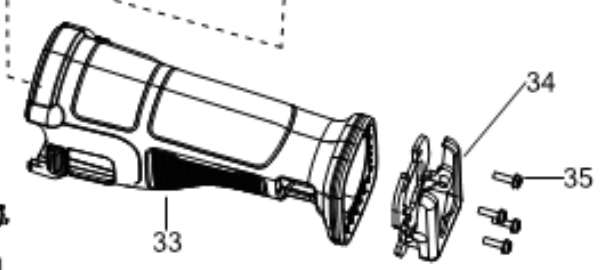

DCS386H2T CORDLESS RECIPROCATING SAW 1

DATE CODE

Parts List DCS386H2T CORDLESS RECIPROCATING SAW 1

Item	Part Number	Qty	Part Description	General Description	Other Info	Repair Inst	Markets
1	N891633	1	CLAMSHELL SET			No	QW
2	N466021	1	PLATE			No	QW
5	N873830	1	MOTOR & SWITCH SA			No	QW
6	N425240	1	BUTTON LOCK-OFF			No	QW
7	N461735	1	SPRING			No	QW
8	N091479	1	MOUNT			No	QW
9	330019-03	7	SCREW			No	QW
10	N775231	1	ROTOR SA			No	QW
11	330045-45	7	SCREW			No	QW
12	N469234	1	LED LIGHT			No	QW
13	N463923	1	GEARCASE SA			No	QW
14	N451939	1	GASKET			No	QW
15	N410605	1	BEARING			No	QW
16	N431139	1	WASHER			No	QW
17	N410607	1	SCREW			No	QW
18	N463922	1	GEAR			No	QW
19	N410604	1	WASHER SPECIAL			No	QW
20	N410595	1	WASHER			No	QW
21	N463918	1	CRANKSHAFT			No	QW
22	N451098	1	GUIDE			No	QW
23	N451099	1	GUIDE			No	QW
24	N410597	2	ROLLER			No	QW
25	N422091	1	PIN			No	QW
26	N465031	4	SCREW			No	QW
27	N463921	1	SHAFT SA			No	QW
28	N469236	1	BUSHING			No	QW
29	N463925	1	GEARCASE COVER SA			No	QW
30	N450135	1	LEVER RELEASE			No	QW
31	N455745	1	SPRING			No	QW
32	330019-21	4	SCREW.TEMP			No	QW
33	NA268002	1	RUBBER BOOT			No	QW
34	N436884	1	SHOE SA			No	QW