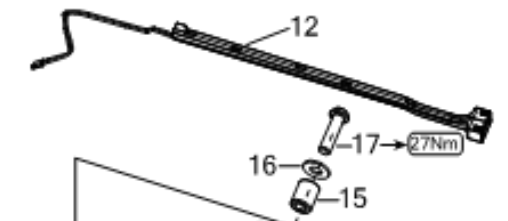

DCS386H2T CORDLESS RECIPROCATING SAW 1

DATE CODE

Parts List DCS386H2T CORDLESS RECIPROCATING SAW 1

Item	Part Number	Qty	Part Description	General Description	Other Info	Repair Inst	Markets
1	N891633	1	CLAMSHELL SET			No	QW
2	N466021	1	PLATE			No	QW
5	N873830	1	MOTOR & SWITCH SA			No	QW
6	N425240	1	BUTTON LOCK-OFF			No	QW
7	N461735	1	SPRING			No	QW
8	N091479	1	MOUNT			No	QW
9	330019-03	7	SCREW			No	QW
10	N775231	1	ROTOR SA			No	QW
11	330045-45	7	SCREW			No	QW
12	N469234	1	LED LIGHT			No	QW
13	N463923	1	GEARCASE SA			No	QW
14	N451939	1	GASKET			No	QW
15	N410605	1	BEARING			No	QW
16	N431139	1	WASHER			No	QW
17	N410607	1	SCREW			No	QW
18	N463922	1	GEAR			No	QW
19	N410604	1	WASHER SPECIAL			No	QW
20	N410595	1	WASHER			No	QW
21	N463918	1	CRANKSHAFT			No	QW
22	N451098	1	GUIDE			No	QW
23	N451099	1	GUIDE			No	QW
24	N410597	2	ROLLER			No	QW
25	N422091	1	PIN			No	QW
26	N465031	4	SCREW			No	QW
27	N463921	1	SHAFT SA			No	QW
28	N469236	1	BUSHING			No	QW
29	N463925	1	GEARCASE COVER SA			No	QW
30	N450135	1	LEVER RELEASE			No	QW
31	N455745	1	SPRING			No	QW
32	330019-21	4	SCREW.TEMP			No	QW
33	NA268002	1	RUBBER BOOT			No	QW
34	N436884	1	SHOE SA			No	QW